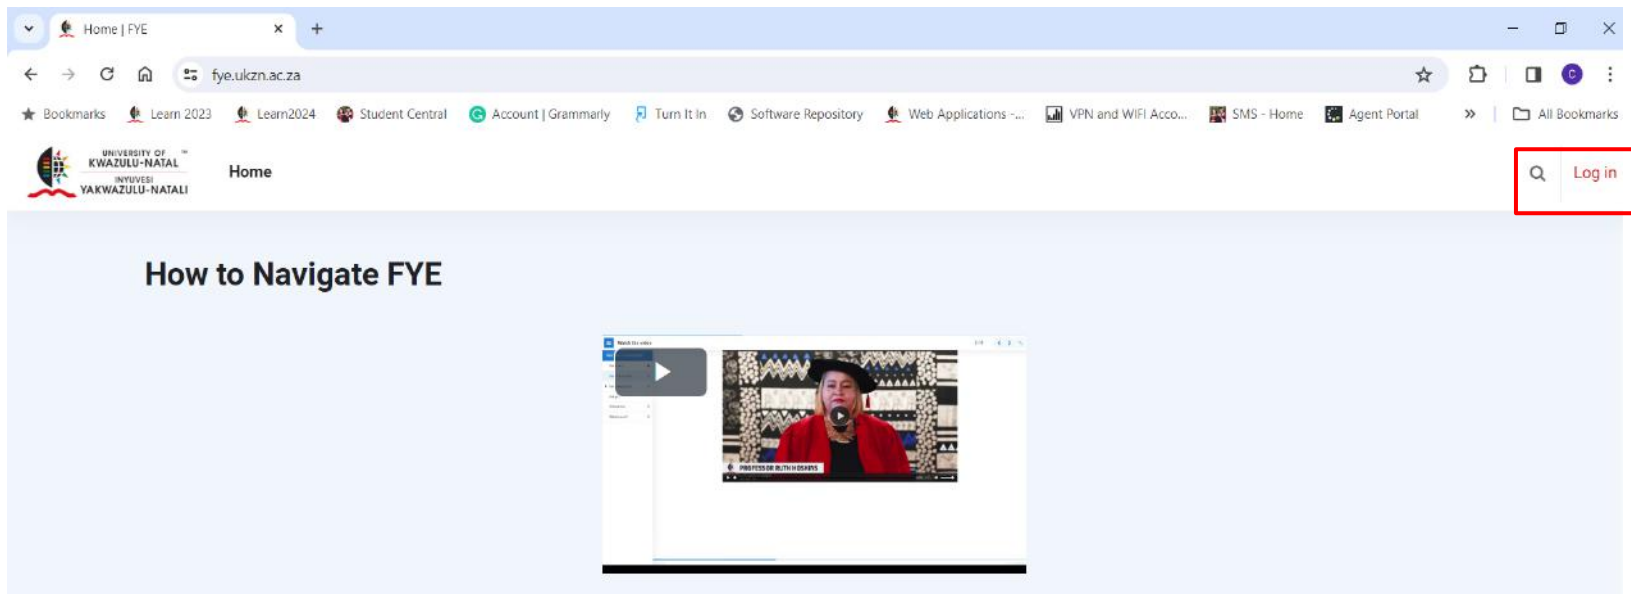

HOW DO I LOGIN?

Click Log in on the top right of the page