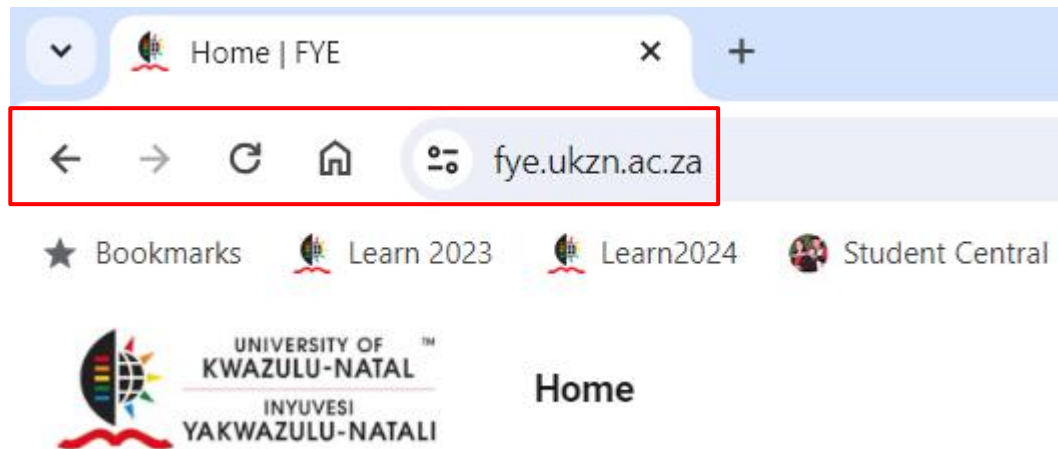

MICROSOFT EDGE
www.Microsoft.com/en-us/edge

SAFARI
for Mac Users

HOW DO I ACCESS THE SITE?

To access the site, go to fye.ukzn.ac.za as shown below.

<https://fye.ukzn.ac.za/>

YOU'VE GOT MAIL!

You would have received an email from FYE Support containing a unique temporary password.